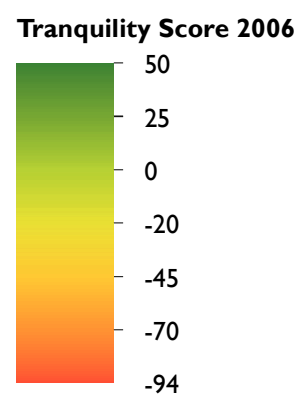

-  Neighbourhood Area
-  Parish boundary
-  SDNPA boundary

Scale @ A3 21,900
Source: CPRE
© Crown copyright and database rights
2019 Ordnance Survey 100055540

Fittleworth CP
Neighbourhood
Development Plan

Landscape Context
Relative Tranquility